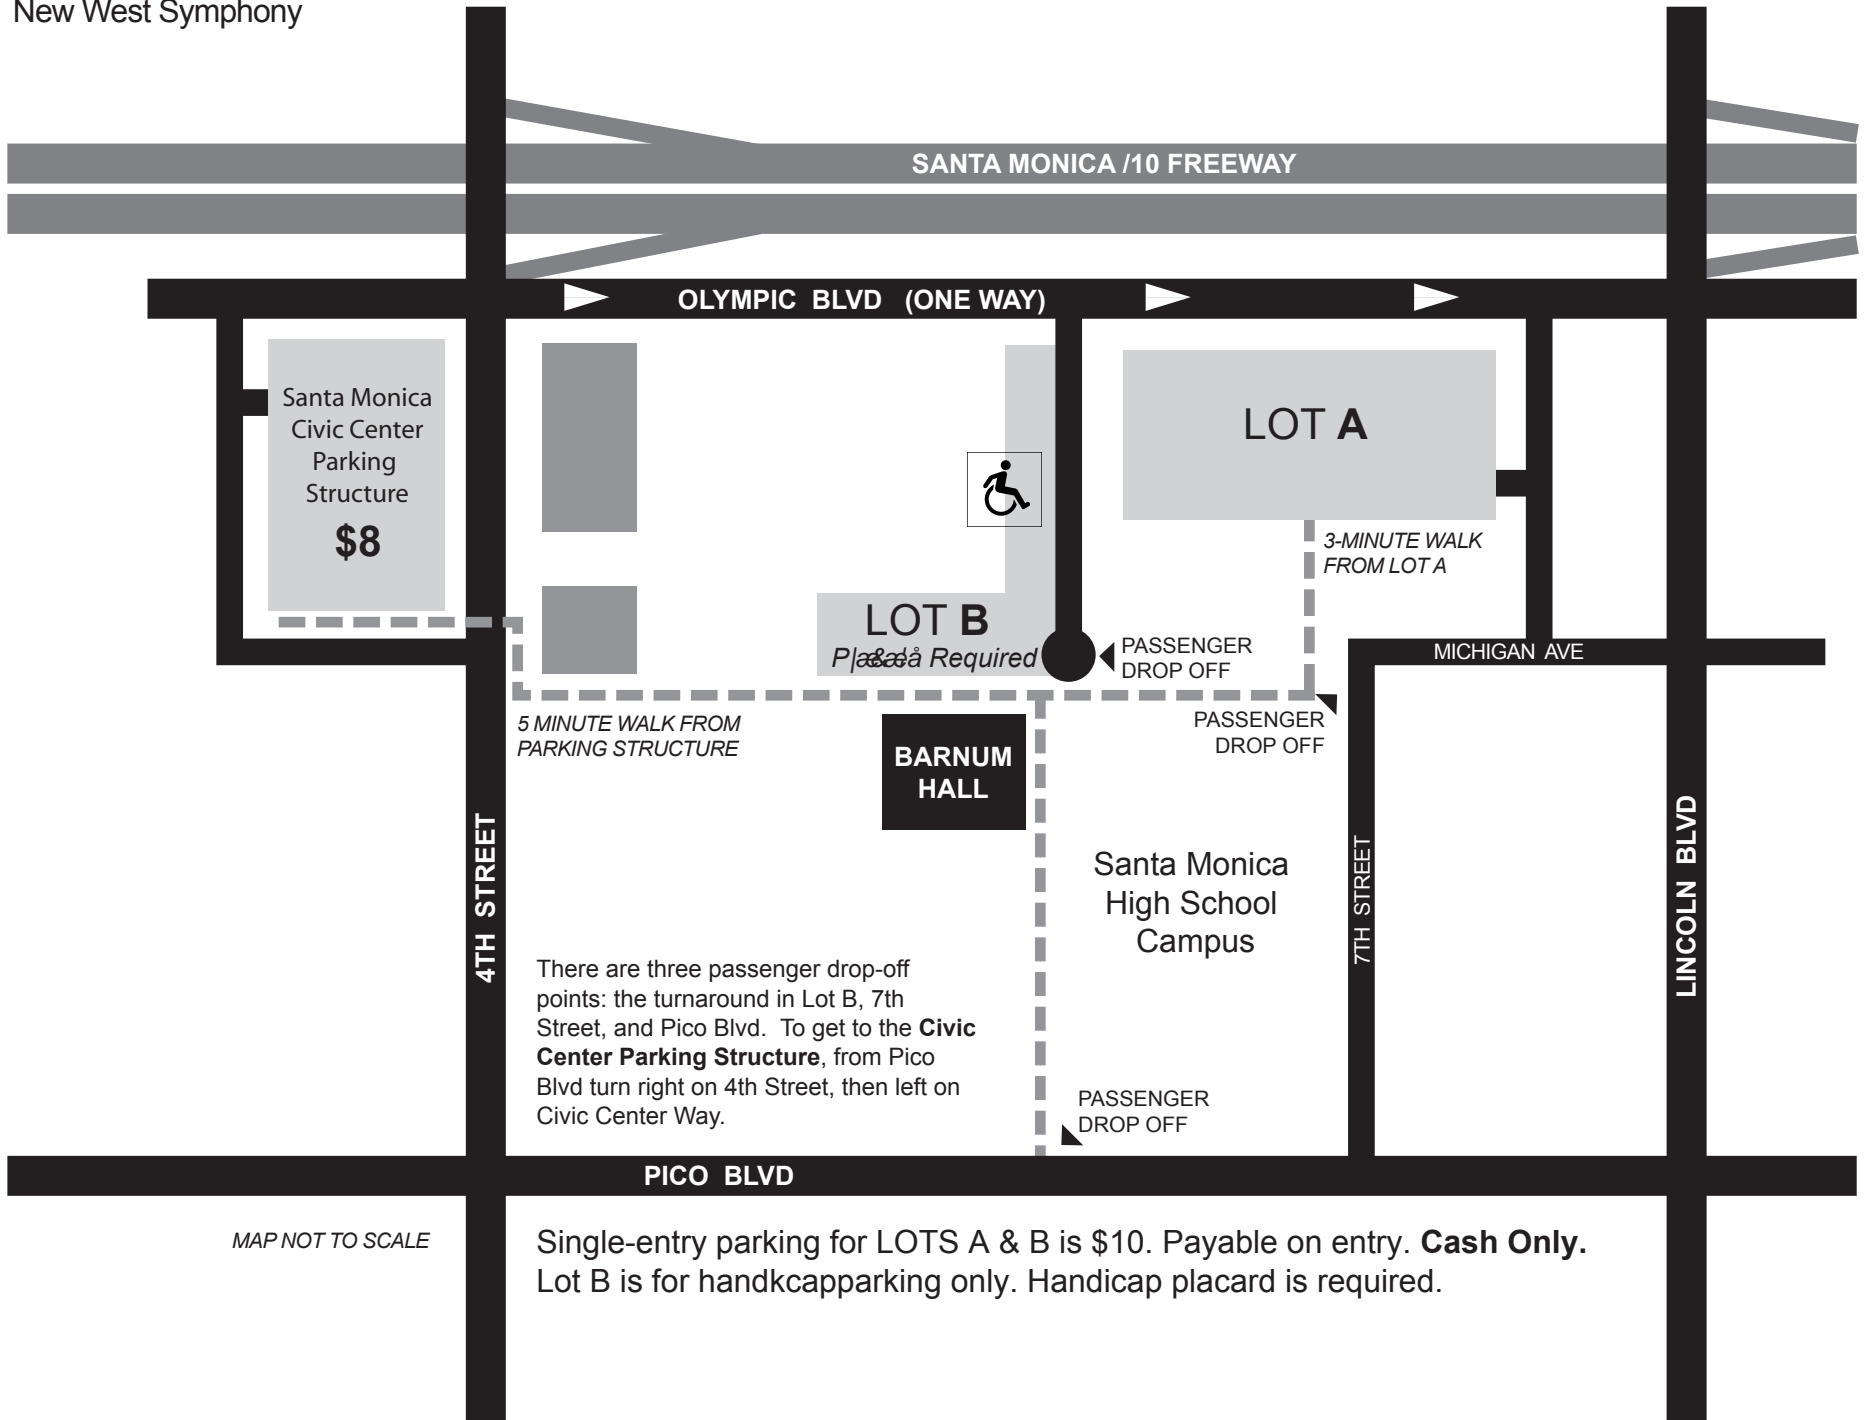

Barnum Hall Parking

New West Symphony

MAP NOT TO SCALE

Single-entry parking for LOTS A & B is \$10. Payable on entry. **Cash Only.** Lot B is for handicapped parking only. Handicap placard is required.